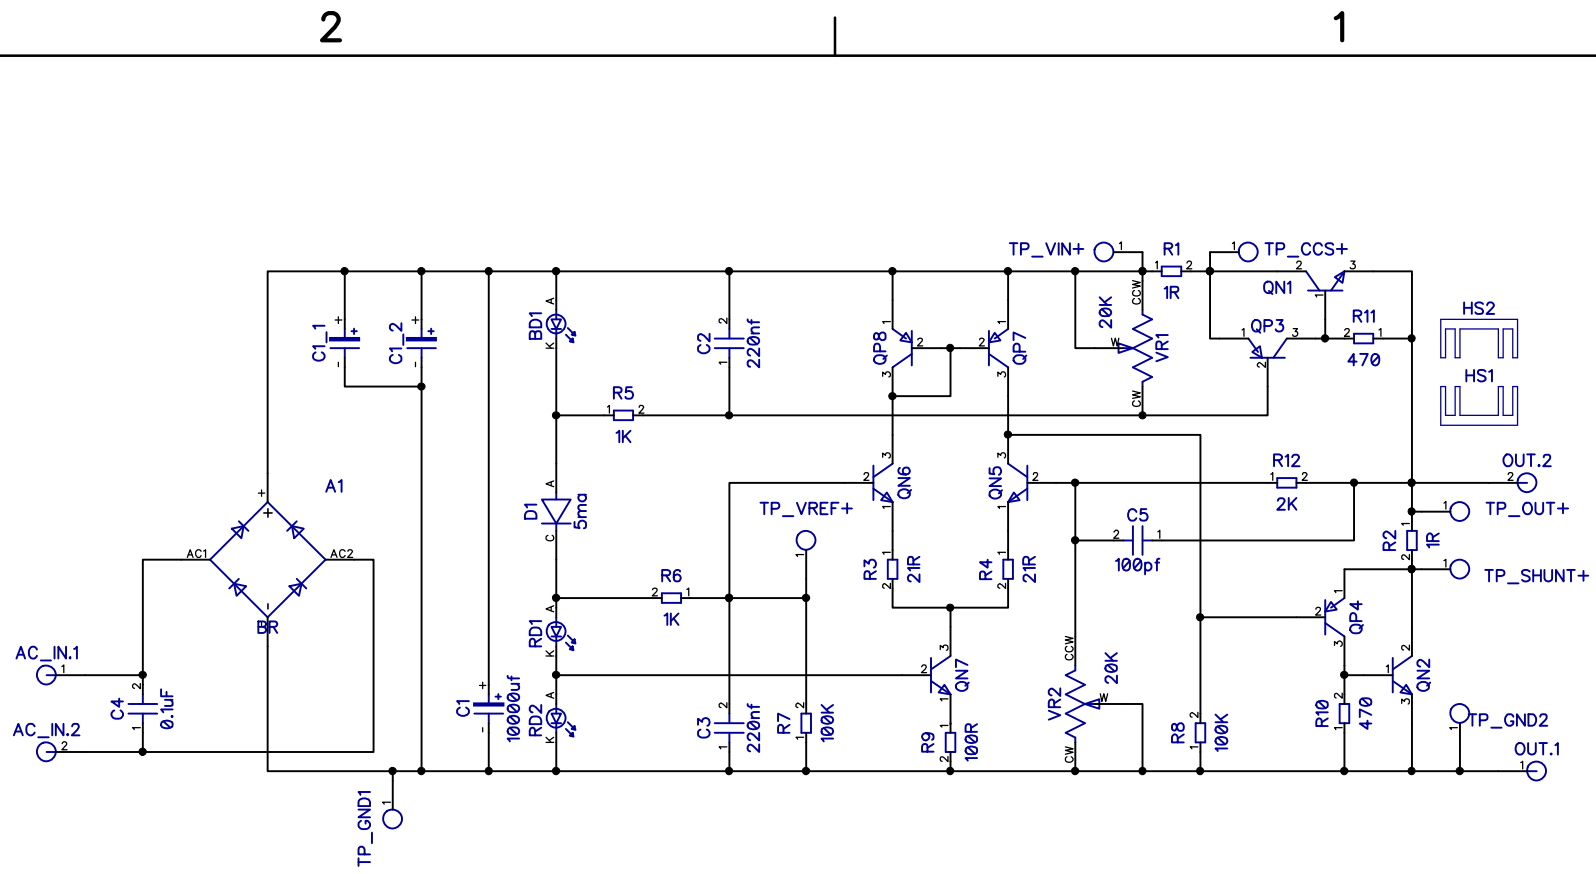

B

A

- U7
- U8
- U9
- U10

B

A

Twisted Pear Audio		Placid HD		
		Russ White		
DIY Use Only	SIZE	FSCM NO.	DWG NO.	REV
Copyright 2011	SCALE	Sheet 1		

2

1