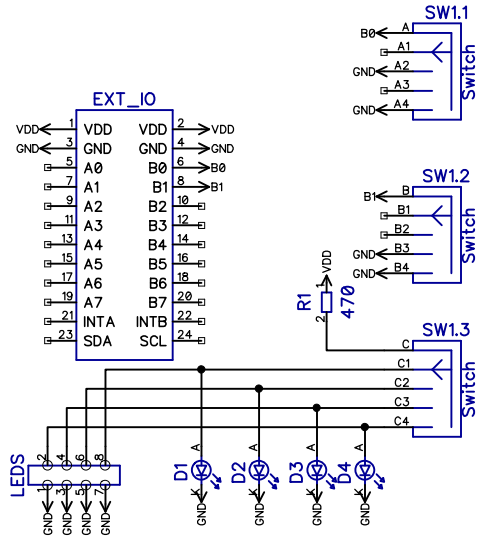

2

1

B

B

A

A

Twisted Pear Audio		4 input SPDIF switch board with LEDs		
		Russ White		
Copyright 2011	SIZE	FSCM NO.	DWG NO.	REV 1
DIY Use Only	SCALE	Sheet 1		

2